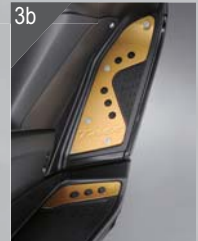

Replace the stock mirrors with these stylish chrome mirrors.

Fits '08-'10 Majesty

Right

ABA-OSS56-40-11 \$59.95

Left

ABA-OSS56-40-12 \$59.95

SPECIAL GEAR & ACCESSORIES
Y'S GEAR

1. NEW! Chrome Brake Levers
Replace the stock brake levers with these stylish chrome brake levers.
a. Fits '09~'10 TMAX
Right
ABA-OSS56-40-17 \$79.95
Left
ABA-OSS56-40-16 \$79.95

2. NEW! Chrome Parking Lever
Replace the stock black metal parking lever with this stylish billet chrome version.
Fits '09~'10 TMAX, '08~'10 Majesty
ABA-OSS56-40-03 \$49.95

3. NEW! TMAX Step Plates
Replaces plastic stock step plates with stylish anodized aluminum pieces. Available in blue and gold.
Fits '09~'10 TMAX
a. Blue
ABA-OSS56-40-20 \$89.95
b. Gold
ABA-OSS56-40-21 \$89.95