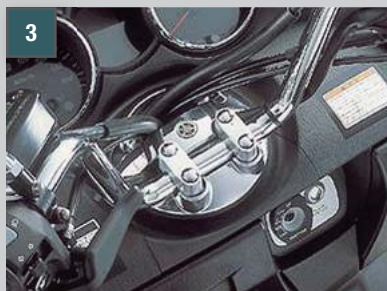

### 1. Majesty Chrome Handlebar Holders

These stylish chrome handlebar mounts give your Majesty a touch of customization.

Fits '08~'11 Majesty

**ABA-OSS56-40-06** \$49.95

Fits '09~'11 TMAX

**ABA-OSS56-40-19** \$59.95